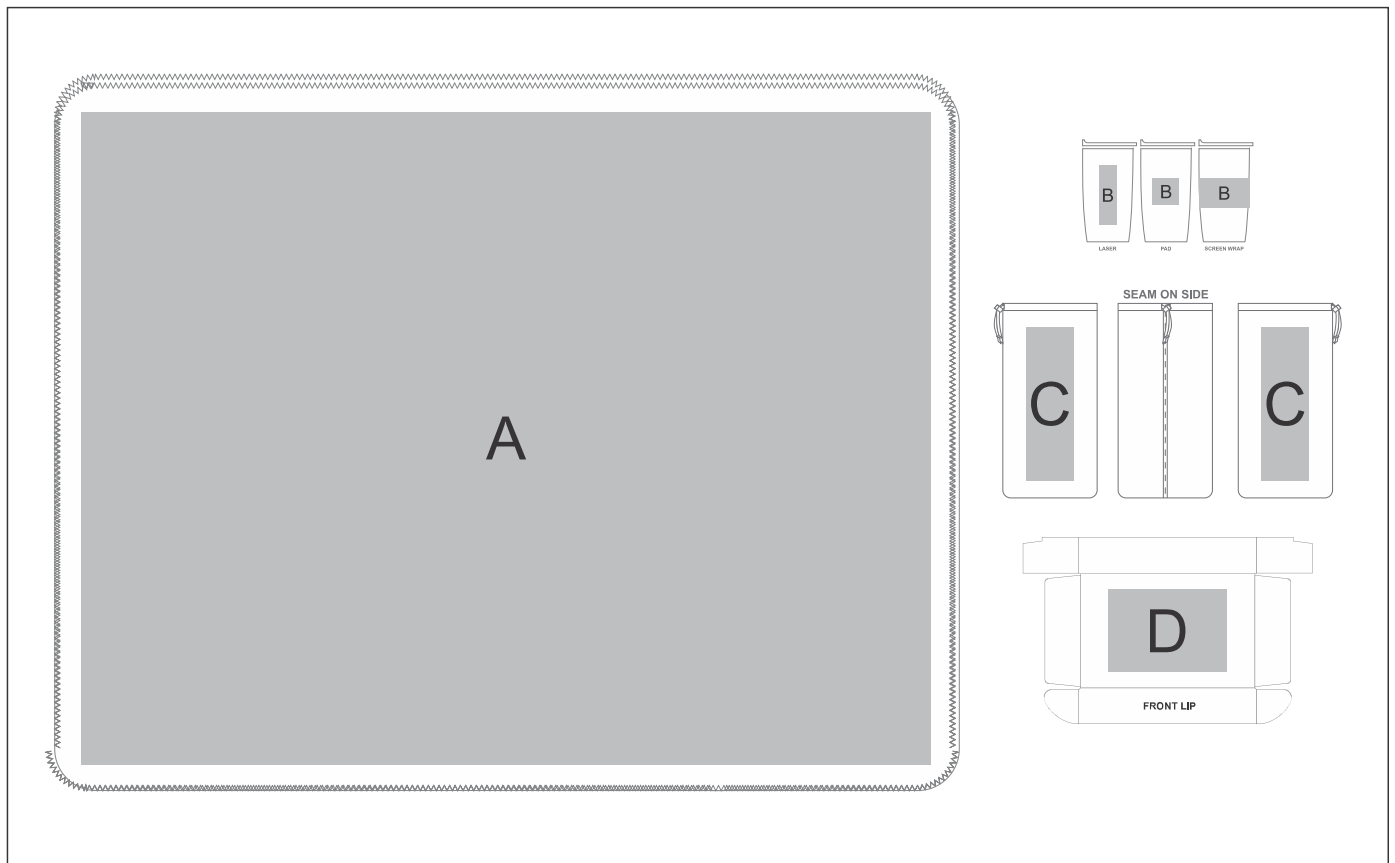

GF-AM-1196-B

Magna Winter Gift Set

Need to know:

- Includes 1-Colour, 1-Position Screen Wrap on Tumbler AND 1-Colour, 1-Position Screen Print on Box(setup fees apply)
- POS C: Can only brand Silver 877 C due to dye migration.
- Please note: On all thick materials like fleece & blankets, logos with fine detail or text, a block will be added in tonal thread to avoid artwork from sinking into the fabric.
- Laser Colour: Brown

Branding Options:

Position A

1. Embroidery (EM-OTHER)
N/A
Size: 290mm wide x 200mm high

Position C

1. Screen Print (SB)
1 Colour
Size: 80mm wide x 260mm high

Position B

1. Laser Engraving (LB)
N/A
Size: 30mm wide x 100mm high

2. Pad Printing (PB)

- 4 Colours
Size: 45mm wide x 45mm high

3. Screen Wrap (SW)

- 1 Colour
Size: 180mm wide x 50mm high

Position D

1. Screen Print (SA)
1 Colour
Size: 200mm wide x 140mm high